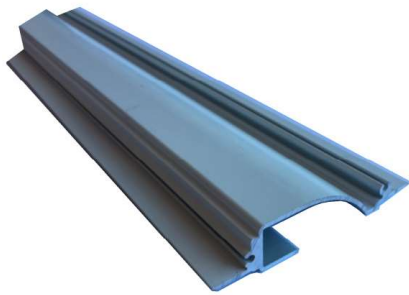

## Plaster-In LED channel

**CB-GIULIA** is a very discreet LED tape channel ideal for uniform illumination of ceiling and wall wash.

### Applications:

- Perfect receptacle for a uniform illumination, ideal for ceiling and wall wash to enhance surface textures and architectural elements.

### Characteristics:

- Plaster-in LED tape channel, requires a minimum 5/8" thick drywall and 36" distance for best wall wash coverage and effect.
- Available at any custom length up to 20'/6m.
- Made out of aluminum.
- Perfect for any flexible LED tape up to 17mm wide.
- Available in white. Other colors upon request.

### Flexible LED tape available:

- CB-BI-WHITE and CB-BI-WHITE-WP
- CB-RGB-TAPE-30 and CB-RGB-TAPE-30-WP
- CB-RGB-TAPE-60 and CB-RGB-TAPE-60-WP
- CB-RGBWH-TAPE-240 and CB-RGBWH-TAPE-240-WP
- CB-TAPE-60 and CB-TAPE-60-WP
- CB-TAPE-60-HP and CB-TAPE-60-HP-WP
- CB-TAPE-120 and CB-TAPE-120-WP
- CB-TAPE-144-UHP
- CB-TAPE-240 and CB-TAPE-240-WP
- CB-IT-RGB-150