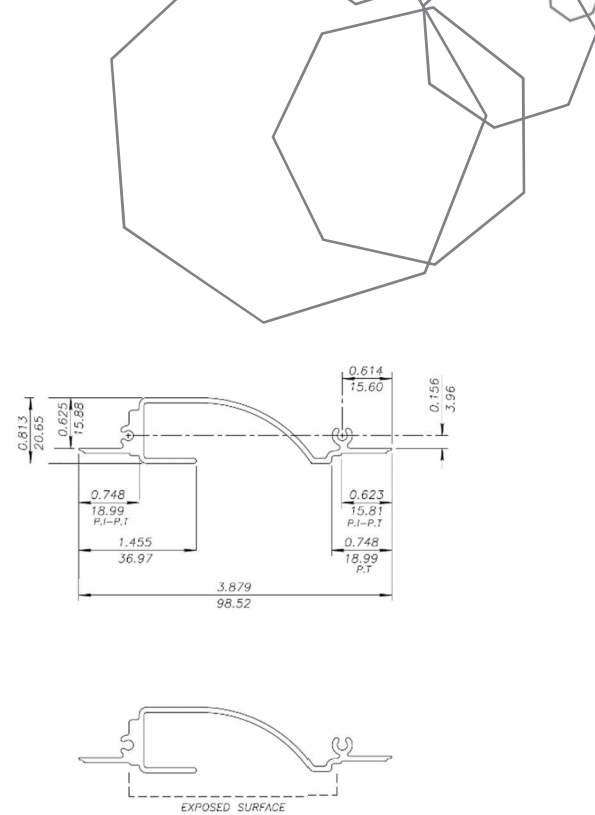

## Plaster-In LED channel

**CB-GIULIA** is a very discreet LED tape channel ideal for uniform illumination of ceiling and wall wash.

### Characteristics:

- Plaster-in LED tape channel, requires a minimum 5/8" thick drywall and 36" distance for best wall wash coverage and effect.
- Available at any custom length up to 20'/6m.
- Made out of aluminum.
- Perfect for any flexible LED tape up to 17mm wide.
- Available in white. Other colors upon request.