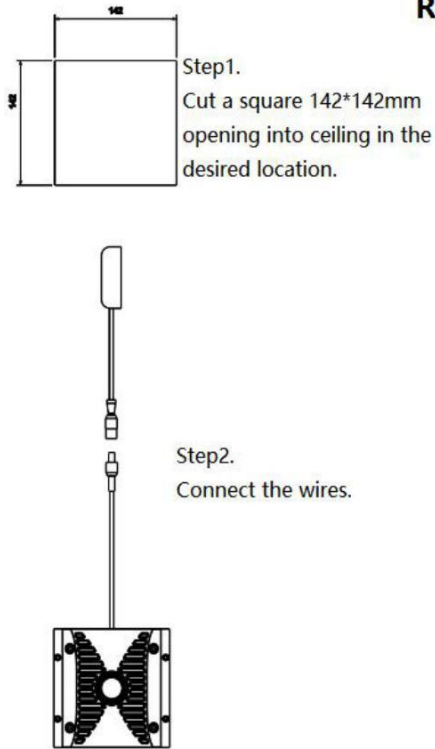

Lamp

- Ultra thin, total height 23mm.
- Ultra small aperture of only 1 inch ($\varnothing 25\text{mm}$).
- All-in-one die casting body with unique appearance.
- Double-sided heat dissipation.

Mounting and Maintenance

- Retro or new construction.
- Install in various ceiling thicknesses
- Cut-out dimensions 142*142mm.

Lamp

Wattage	16W Max./lamp
Input Voltage	36V
CCT	3000K/4000K/5000K/6500K
CRI	90+
Luminous flux	1400lm/lamp
Light source	COB
Dimming	DMX
Life span	60000Hours
Dimensions	235*235*29mm

Spectrogram

Test results

Line Pressure Drop Reference Table

Drive power supply output line voltage drop reference table (Uout=36V Plamp=16W Voltage drop≤5%)

	18AWG	16AWG	14AWG	12AWG	10AWG
1 Light	≤270m	≤450m	≤700m	≤1100m	≤1800m
2 Lights	≤130m	≤220m	≤350m	≤550m	≤900m
3 Lights	≤60m	≤110m	≤170m	≤270m	≤450m
4 Lights	≤30m	≤55m	≤80m	≤130m	≤220m
5 Lights	≤15m	≤25m	≤40m	≤60m	≤110m

Installation diagram

Remodel

New Construction 1