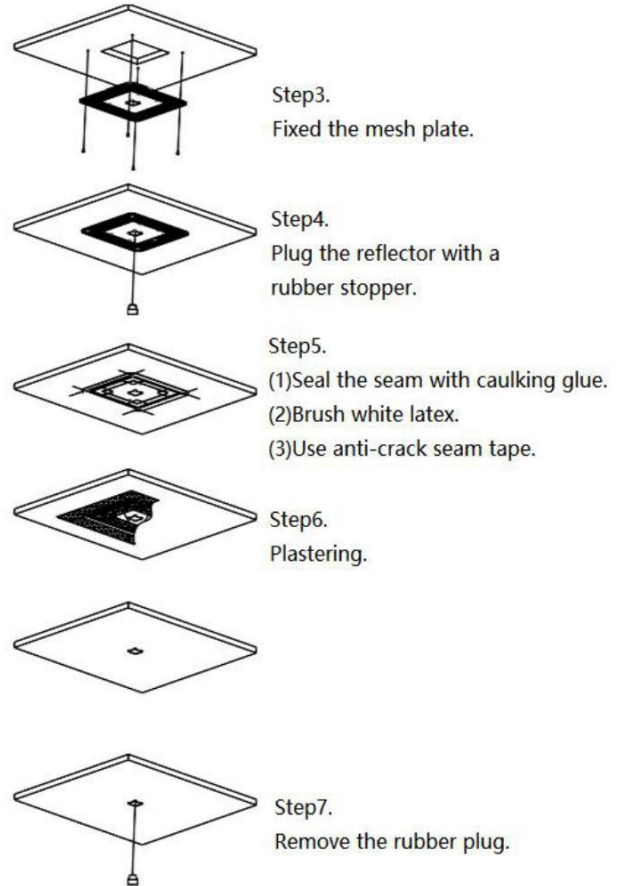

Lamp

- Ultra thin, total height 23mm.
- Ultra small aperture of only 1 inch ($\varnothing 25\text{mm}$).
- All-in-one die casting body with unique appearance.
- Double-sided heat dissipation.

Mounting and Maintenance

- Retro or new construction.
- Install in various ceiling thicknesses
- Cut-out dimensions 142*142mm.

Lamp

Wattage	16W Max./lamp
Input Voltage	36V
CCT	3000K/4000K/5000K/6500K
CRI	90+
Luminous flux	1400lm/lamp
Light source	COB
Dimming	DMX
Life span	60000Hours
Dimensions	235*235*29mm

Spectrogram

Test results

Line Pressure Drop Reference Table

Drive power supply output line voltage drop reference table (Uout=36V Plamp=16W Voltage drop≤5%)

	18AWG	16AWG	14AWG	12AWG	10AWG
1 Light	≤270m	≤450m	≤700m	≤1100m	≤1800m
2 Lights	≤130m	≤220m	≤350m	≤550m	≤900m
3 Lights	≤60m	≤110m	≤170m	≤270m	≤450m
4 Lights	≤30m	≤55m	≤80m	≤130m	≤220m
5 Lights	≤15m	≤25m	≤40m	≤60m	≤110m

Installation diagram

Remodel

New Construction 1