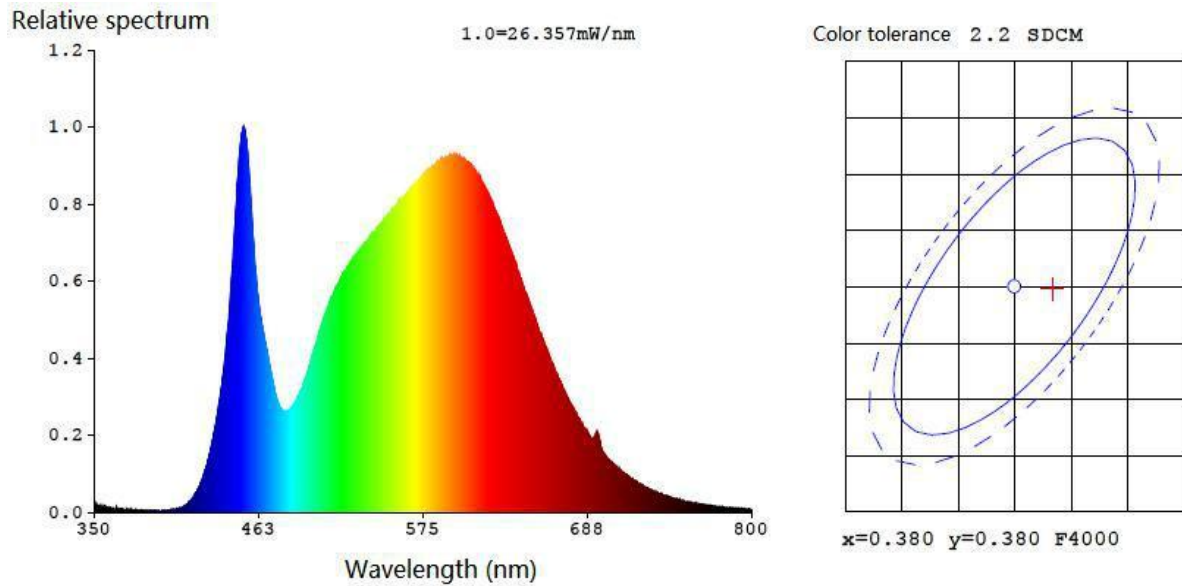

- Retro or new construction.
- Install in various ceiling thicknesses
- Cut-out dimensions 142*142mm.

Lamp

Wattage	16W Max./lamp
Input Voltage	36V
CCT	3000K/4000K/5000K/6500K
CRI	90+
Luminous flux	1400lm/lamp
Light source	COB
Dimming	DMX
Life span	60000Hours
Dimensions	235*235*29mm

Spectrogram

Test results

Line Pressure Drop Reference Table

Drive power supply output line voltage drop reference table (Uout=36V Plamp=16W Voltage drop≤5%)

	18AWG	16AWG	14AWG	12AWG	10AWG
1 Light	≤270m	≤450m	≤700m	≤1100m	≤1800m
2 Lights	≤130m	≤220m	≤350m	≤550m	≤900m
3 Lights	≤60m	≤110m	≤170m	≤270m	≤450m
4 Lights	≤30m	≤55m	≤80m	≤130m	≤220m
5 Lights	≤15m	≤25m	≤40m	≤60m	≤110m