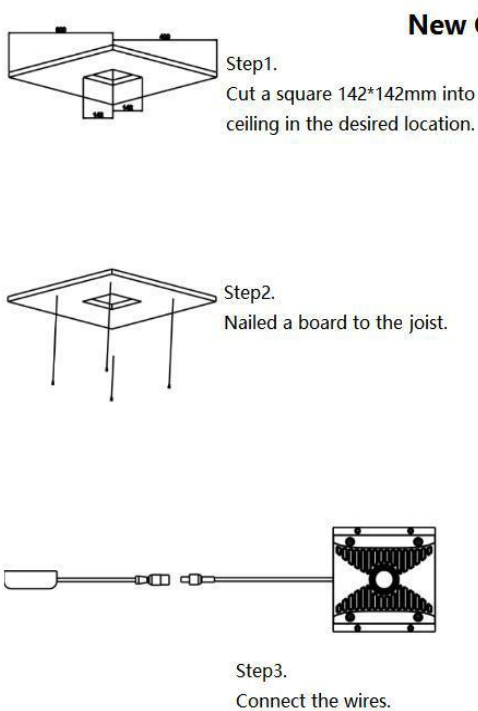

Lamp

- Ultra thin, total height 23mm.
- Ultra small aperture of only 1 inch ($\varnothing 25\text{mm}$).
- All-in-one die casting body with unique appearance.
- Double-sided heat dissipation.

Mounting and Maintenance

- Retro or new construction.
- Install in various ceiling thicknesses
- Cut-out dimensions 142*142mm.

Lamp

Wattage	16W Max./lamp
Input Voltage	36V
CCT	3000K/4000K/5000K/6500K
CRI	90+
Luminous flux	1400lm/lamp
Light source	COB
Dimming	DMX
Life span	60000Hours
Dimensions	235*235*29mm

Spectrogram

Test results

Line Pressure Drop Reference Table

Drive power supply output line voltage drop reference table (Uout=36V Plamp=16W Voltage drop≤5%)

	18AWG	16AWG	14AWG	12AWG	10AWG
1 Light	≤270m	≤450m	≤700m	≤1100m	≤1800m
2 Lights	≤130m	≤220m	≤350m	≤550m	≤900m
3 Lights	≤60m	≤110m	≤170m	≤270m	≤450m
4 Lights	≤30m	≤55m	≤80m	≤130m	≤220m
5 Lights	≤15m	≤25m	≤40m	≤60m	≤110m

Installation diagram

Remodel

New Construction 1