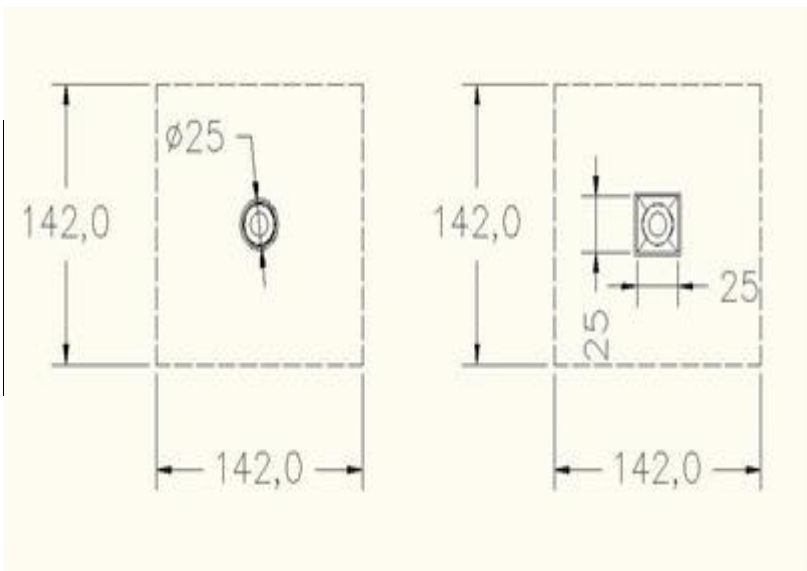

LED Mini Spotlight

Description

Sleek, super slim, high bright, trim-less fixture.

Features

- Square or circular aperture
- COB light source delivers high lumen efficacy (140 lm/w) with a MOT of (60000 hours).

Lamp

- Ultra thin, total height 23mm.
- Ultra small aperture of only 1 inch ($\varnothing 25\text{mm}$).
- All-in-one die casting body with unique appearance.
- Double-sided heat dissipation.

Mounting and Maintenance

- Retro or new construction.
- Install in various ceiling thicknesses
- Cut-out dimensions 142*142mm.

Lamp

Wattage	16W Max./lamp
Input Voltage	36V
CCT	3000K/4000K/5000K/6500K
CRI	90+
Luminous flux	1400lm/lamp
Light source	COB
Dimming	DMX
Life span	60000Hours
Dimensions	235*235*29mm

Spectrogram

Test results

Line Pressure Drop Reference Table

Drive power supply output line voltage drop reference table (Uout=36V Plamp=16W Voltage drop≤5%)

	18AWG	16AWG	14AWG	12AWG	10AWG
1 Light	≤270m	≤450m	≤700m	≤1100m	≤1800m
2 Lights	≤130m	≤220m	≤350m	≤550m	≤900m
3 Lights	≤60m	≤110m	≤170m	≤270m	≤450m
4 Lights	≤30m	≤55m	≤80m	≤130m	≤220m
5 Lights	≤15m	≤25m	≤40m	≤60m	≤110m